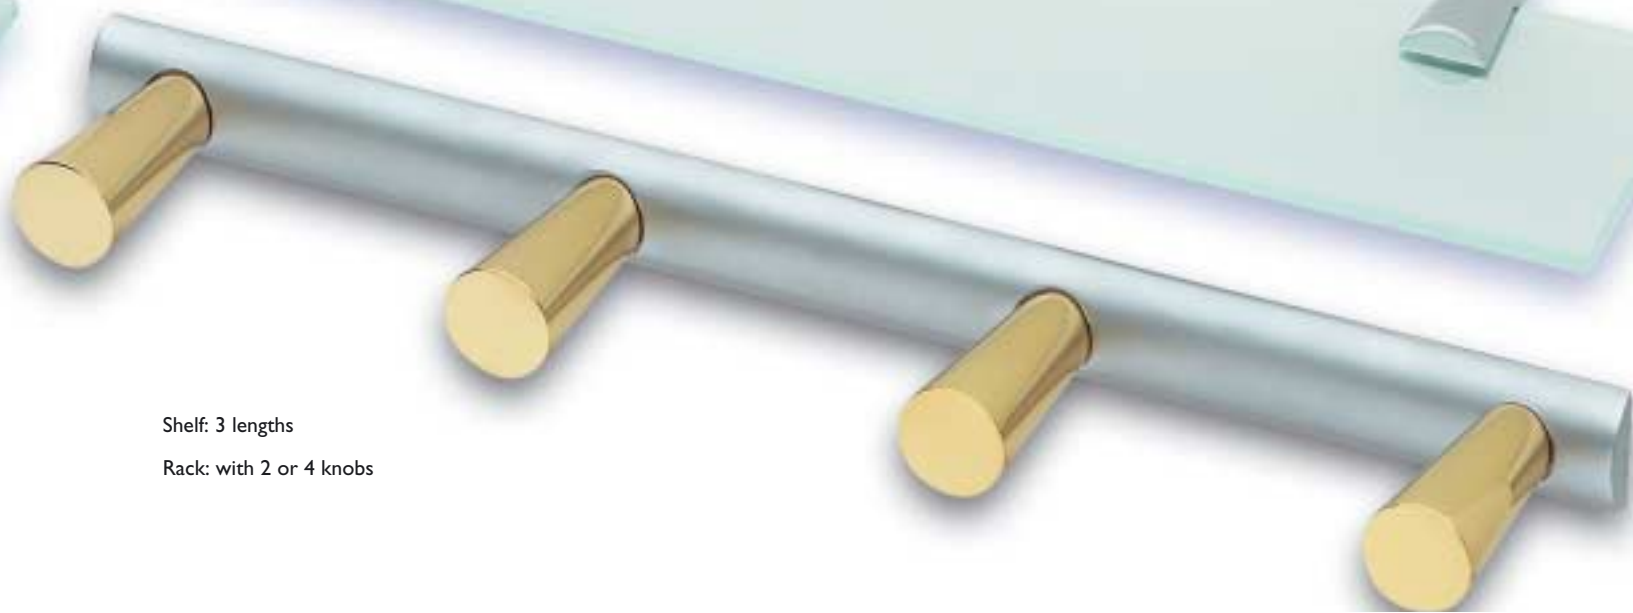

Handle

Knop

C O L L A R I S

[www.des-ide.com](http://www.des-ide.com)

Rail: 2 lengths

Pull

Roll holder: 2 lengths

COMBINE DIFFERENT  
SURFACE OPTIONS.

Shelf

Rack

Shelf: 3 lengths

Rack: with 2 or 4 knobs