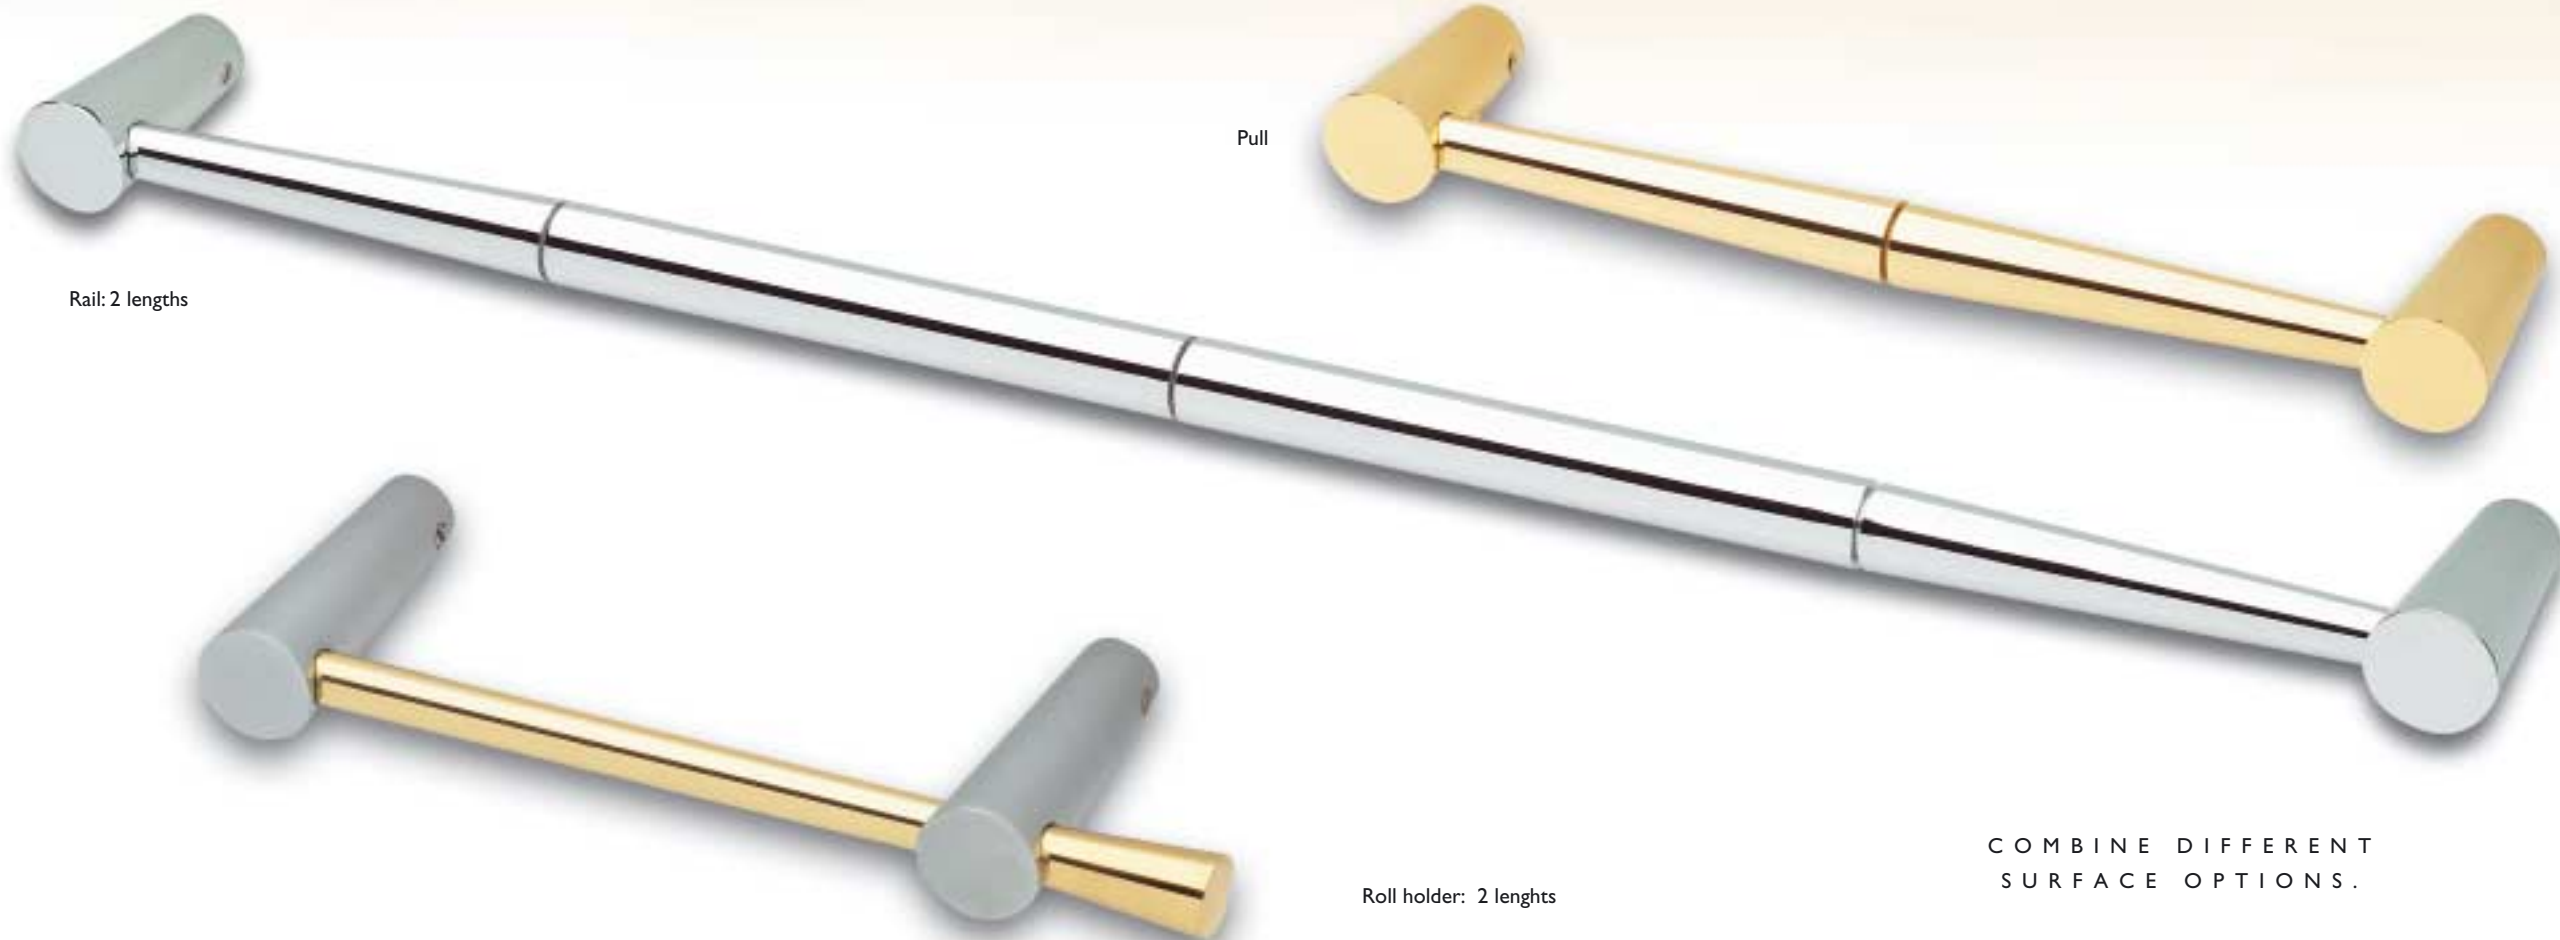

## C O L L A R I S

COLLARIS is the product family that brings Des' Ide<sup>®</sup> style to your bathroom and kitchen, or anywhere you want. The product family includes handles, knobs, rails, pulls, racks, shelves and roll holders. The material used is genuine brass, surfaces are brass, chrome and satin chrome, glass shelves. The parts are here, just decide the style.

Handle

Knop

C O L L A R I S

[www.des-ide.com](http://www.des-ide.com)

Rail: 2 lengths

Pull

Roll holder: 2 lengths

COMBINE DIFFERENT  
SURFACE OPTIONS.