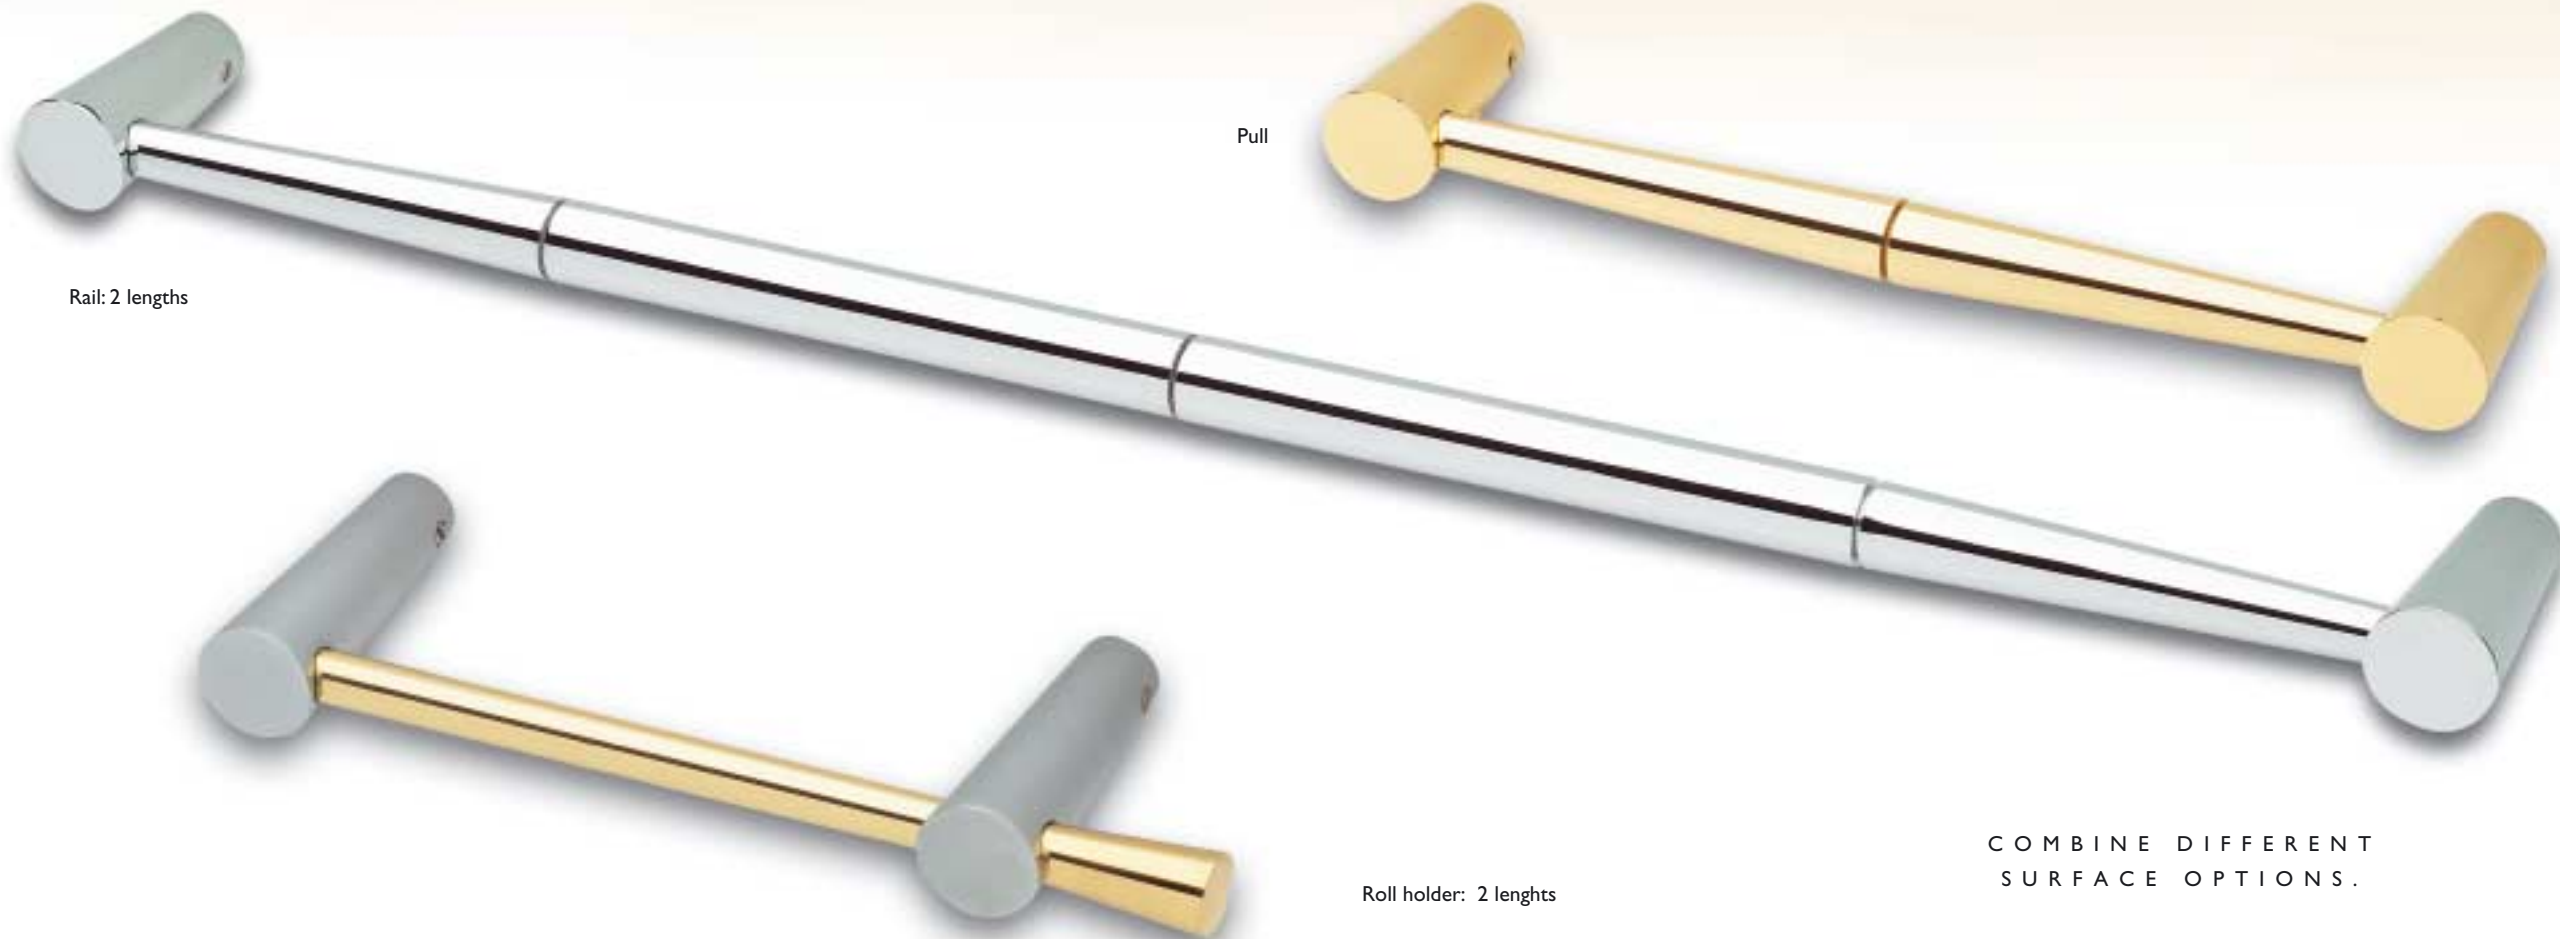

## C O L L A R I S

COLLARIS is the product family that brings Des' Ide® style to your bathroom and kitchen, or anywhere you want. The product family includes handles, knobs, rails, pulls, racks, shelves and roll holders. The material used is genuine brass, surfaces are brass, chrome and satin chrome, glass shelves. The parts are here, just decide the style.

Handle

Knop

C O L L A R I S

[www.des-ide.com](http://www.des-ide.com)

Rail: 2 lengths

Pull

Roll holder: 2 lengths

COMBINE DIFFERENT  
SURFACE OPTIONS.